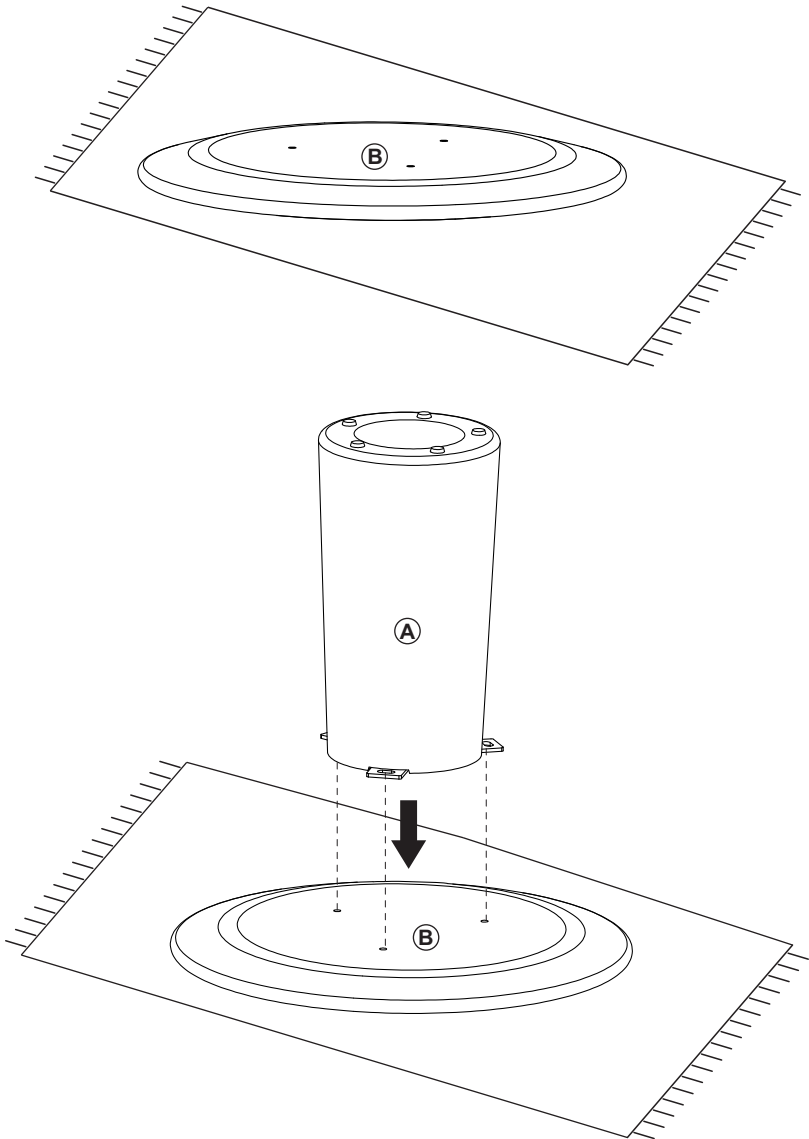

45 min

x2

x2

A x1

B x1

C x3
ø19/8x1mm

D x6
ø8x20mm

E x1

F x1
4mm

1

2

3

4

THAT'S ALL FOLKS

Share your style!

#KaveHome