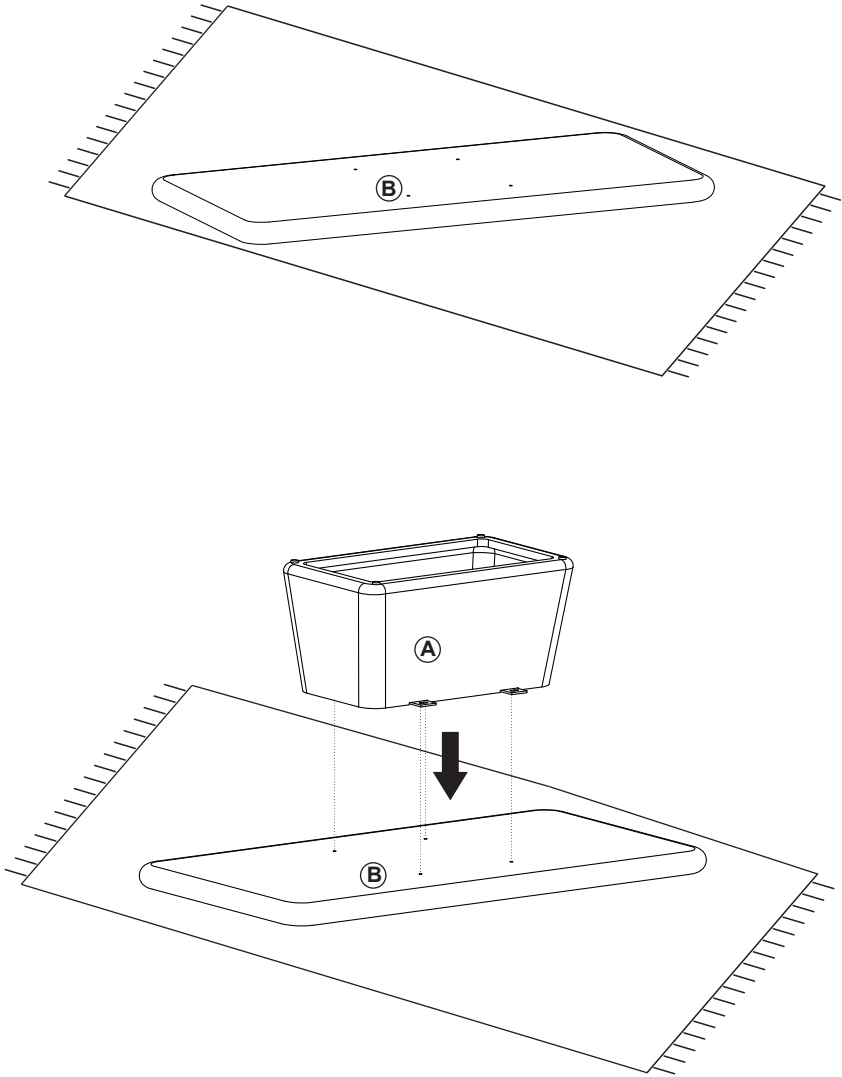

45 min

x2

x2

**A x1**

**B x1**

**C x4**  
ø19/8x1mm

**D x8**  
ø8x20mm

**E x2**

**F x1**  
4mm

1

2

3

4

**THAT'S ALL FOLKS**

Share your style!

**#KaveHome**