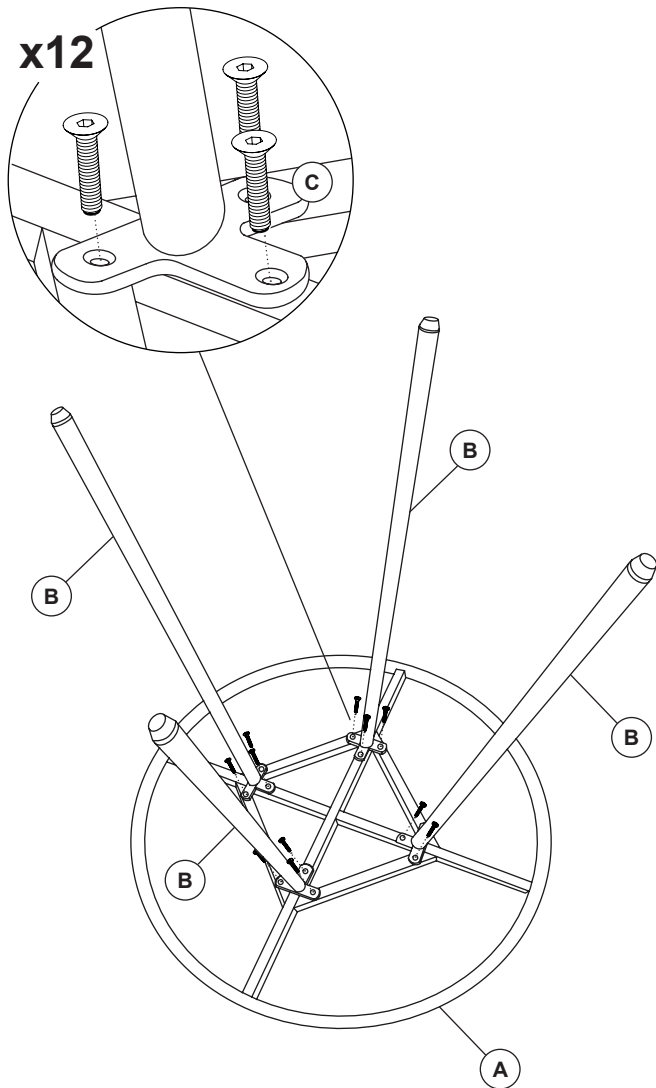

15 min

x1

x1

**A x1**

**B x4**

**C x12**  
M8x16mm

**D x1**

**THAT'S ALL FOLKS**